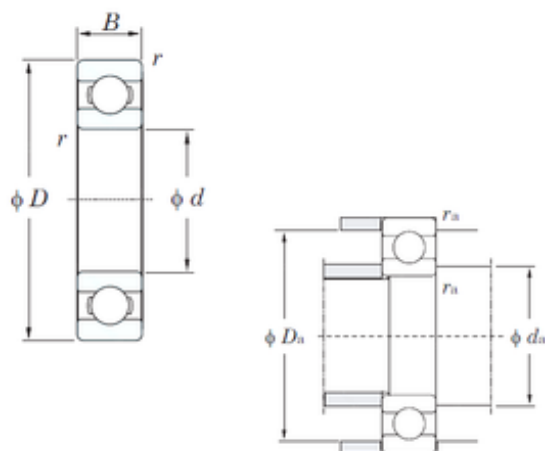

China 608z Bearing Supplier

SKF NSK NTN Koyo Timken Bearing 6204
Deep Groove Ball Bearing (6204ZZ 6200 6201Z
6202 62032RS)

Bearing No. 6204

| | |
|-------------------------------|--------------------------|
| Size | 20x47x14 mm |
| Bore Diameter | 20 mm |
| Outer Diameter | 47 mm |
| Width | 14 mm |
| d | 20 mm |
| D | 47 mm |
| B | 14 mm |
| C | 14 mm |
| r min. | 1 mm |
| da min. | 25 mm |
| Da max. | 42 mm |
| ra max. | 1 mm |
| Weight | 0,106 Kg |
| Basic dynamic load rating (C) | 12,8 kN |
| Basic static load rating (C0) | 6,65 kN |
| (Grease) Lubrication Speed | 15000 r/min |
| (Oil) Lubrication Speed | 17000 r/min |
| Category | Single Row Ball Bearings |
| Inventory | 0.0 |
| Manufacturer Name | KOYO |
| Minimum Buy Quantity | N/A |
| Weight / Kilogram | 0.114 |
| Product Group | B00308 |
| Enclosure | Open |

6204 Bearing 2D drawings and 3D CAD models

China 608z Bearing Supplier

| | |
|---------------------------------|--|
| Precision Class | ABEC 1 ISO P0 |
| Maximum Capacity / Filling Slot | No |
| Rolling Element | Ball Bearing |
| Snap Ring | No |
| Internal Special Features | No |
| Cage Material | Steel |
| Internal Clearance | C0-Medium |
| Inch - Metric | Metric |
| Long Description | 20MM Bore; 47MM Outside Diameter; 14MM Outer Race Diameter; Open; Ball Bearing; ABEC 1 ISO P0; No Filling Slot; No Snap Ring; No Internal Special Features |
| Category | Single Row Ball Bearing |
| UNSPSC | 31171504 |
| Harmonized Tariff Code | 8482.10.50.68 |
| Noun | Bearing |
| Keyword String | Ball |
| Manufacturer URL | http://www.koyousa.com |
| Manufacturer Item Number | 6204 |
| Weight / LBS | 0.251 |
| Bore | 0.787 Inch 20 Millimeter |
| Outer Race Width | 0.551 Inch 14 Millimeter |
| Outside Diameter | 1.85 Inch 47 Millimeter |
| Bearing No. | 6204 |
| r(min) | 1 |
| Cr | 16.0 |
| C0r | 6.65 |
| Cu | 0.510 |
| f0 | 13.2 |
| Grease lub. | 15000 |
| | |